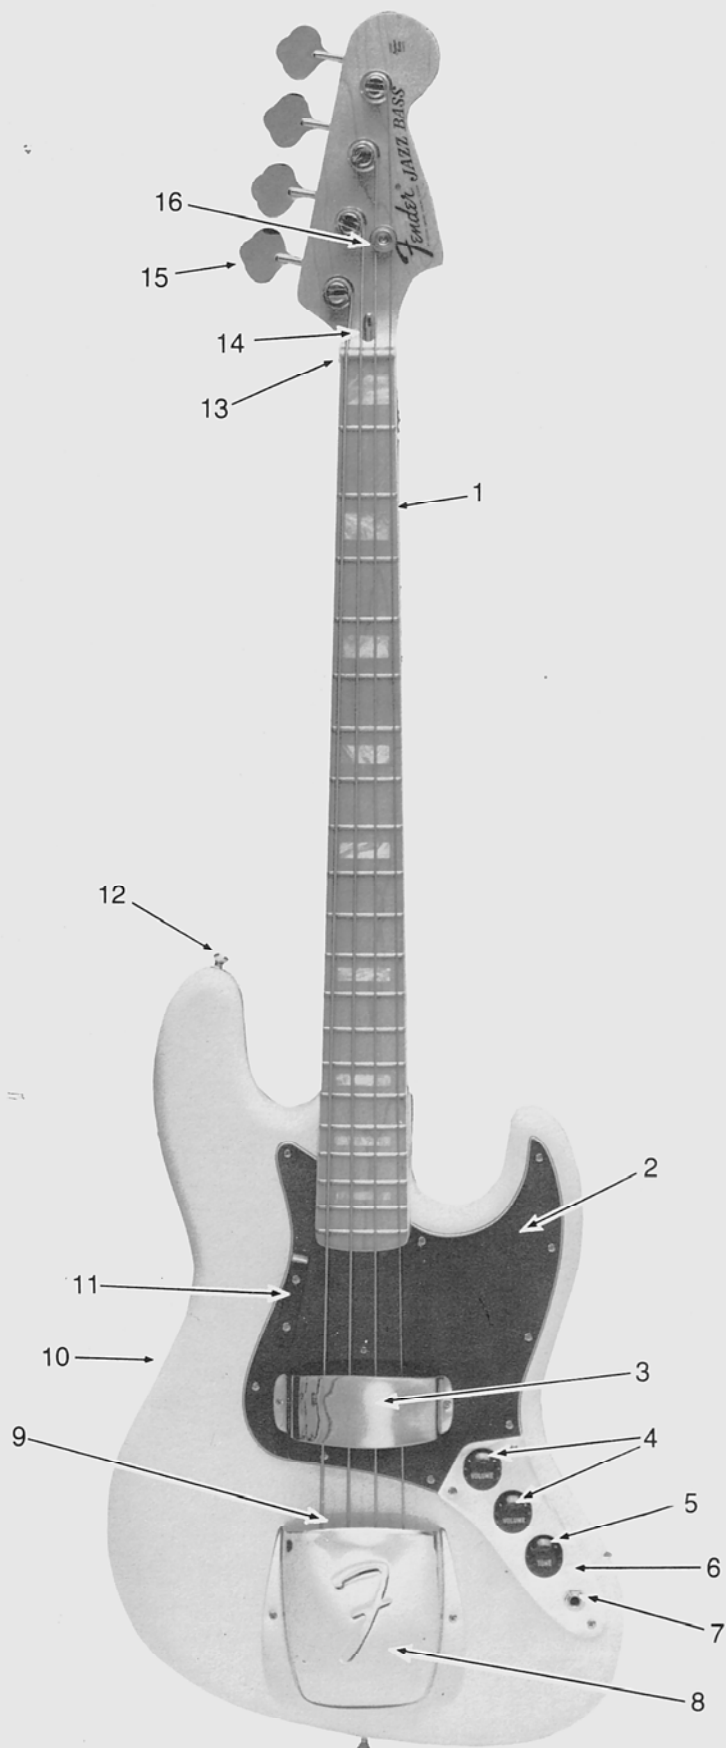

Fender®

JAZZ BASS® (P/N 18-0200)

Ref	Part Number	Description
1	010144 000	Neck, Maple, w/Hardware (Tilt)
1	010143 000	Neck, Rswd, w/Hardware (Tilt)
2	010149 000	Pickguard, (Black)
2	015578 000	Screw, Pickguard/String Guide
3	010660 090	Pick-Up Cover (Chrome)
3	033753 000	Pick-Up, Rhythm
3	016915 000	Pick-Up Cover (Plastic)
4	013366 000	Volume Knob
5	013364 000	Tone Knob
6	010652 060	Control Plate (Chrome)
7	021956 000	Phone Jack
7	016352 000	Hex Nut, Phone Jack/Controls
7	016436 000	Washer, Phone Jack/Controls
8	010678 100	Bridge Cover (Chrome)
8	018606 000	Rubber Mute—Bridge Cover
9	033746 000	Pick-Up, Lead
9	016923 000	Pick-Up Cover (Plastic)
10	010139 000	Body, All Finishes (Tilt)
11	018614 000	Thumb Rest
11	015610 000	Screw, Base Plate/Thumb Rest
12	012344 000	Strap Button
12	016188 000	Screw, Strap Button
13	083675 000	Bone Nut (Neck)
14	010286 000	Nut, Truss Rod (Bullet)
15	013187 000	Patent Head (Keys)
15	013188 000	Bushing, Patent Head
15	011357 000	Screw, Patent Head
16	013235 000	String Guide (Neck)

JAZZ BASS®

(BRIDGES AND CONTROLS)

Ref	Part Number	Description
17	018689 000	Spring, Bridge Bar
18	010538 070	Bridge Base Plate
19	011751 000	Screw, Height Adj. (Bridge)
20	007706 000	Bridge Bar
21	015842 000	Screw, Length Adj. — Bridge
22	013446 000	Tone & Volume Control
23	013472 000	Capacitor (.022 X 200V)

ITEMS NOT REFERENCED

Part Number	Description
010686 020	Pick-Up Shield
011100 000	Neck Plate Gasket
015636 000	Screw, Neck Mounting
016287 000	Screw, Pick-Up
039883 000	Bridge Assembly
040113 000	Control Plate Assembly