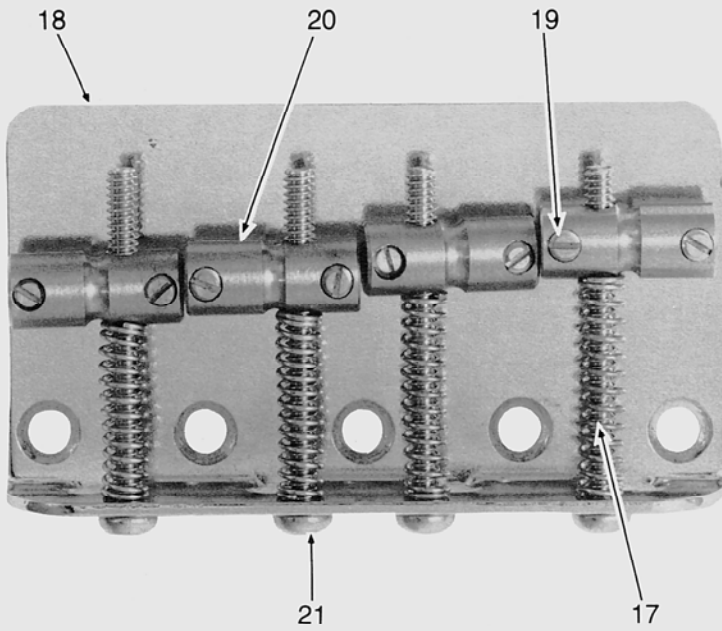

Fender®

JAZZ BASS® (P/N 18-0200)

Ref	Part Number	Description
1	010144 000	Neck, Maple, w/Hardware (Tilt)
1	010143 000	Neck, Rswd, w/Hardware (Tilt)
2	010149 000	Pickguard, (Black)
2	015578 000	Screw, Pickguard/String Guide
3	010660 090	Pick-Up Cover (Chrome)
3	033753 000	Pick-Up, Rhythm
3	016915 000	Pick-Up Cover (Plastic)
4	013366 000	Volume Knob
5	013364 000	Tone Knob
6	010652 060	Control Plate (Chrome)
7	021956 000	Phone Jack
7	016352 000	Hex Nut, Phone Jack/Controls
7	016436 000	Washer, Phone Jack/Controls
8	010678 100	Bridge Cover (Chrome)
8	018606 000	Rubber Mute—Bridge Cover
9	033746 000	Pick-Up, Lead
9	016923 000	Pick-Up Cover (Plastic)
10	010139 000	Body, All Finishes (Tilt)
11	018614 000	Thumb Rest
11	015610 000	Screw, Base Plate/Thumb Rest
12	012344 000	Strap Button
12	016188 000	Screw, Strap Button
13	083675 000	Bone Nut (Neck)
14	010286 000	Nut, Truss Rod (Bullet)
15	013187 000	Patent Head (Keys)
15	013188 000	Bushing, Patent Head
15	011357 000	Screw, Patent Head
16	013235 000	String Guide (Neck)

JAZZ BASS®

(BRIDGES AND CONTROLS)

Ref	Part Number	Description
17	018689 000	Spring, Bridge Bar
18	010538 070	Bridge Base Plate
19	011751 000	Screw, Height Adj. (Bridge)
20	007706 000	Bridge Bar
21	015842 000	Screw, Length Adj. — Bridge
22	013446 000	Tone & Volume Control
23	013472 000	Capacitor (.022 X 200V)

ITEMS NOT REFERENCED

Part Number	Description
010686 020	Pick-Up Shield
011100 000	Neck Plate Gasket
015636 000	Screw, Neck Mounting
016287 000	Screw, Pick-Up
039883 000	Bridge Assembly
040113 000	Control Plate Assembly